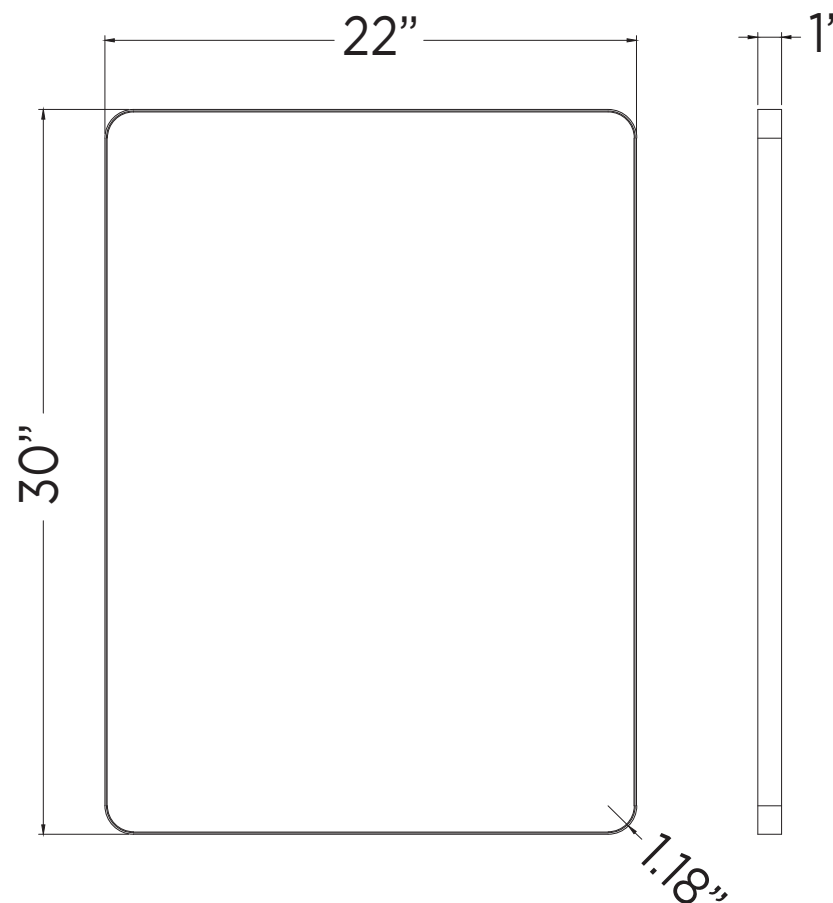

SPECIFICATIONS / TECHNICAL DATA

**MIRROR
RECTANGULAR
ROUND CORNERS**

22" x 30"

ATTENTION! Dimensions may vary by up to 3/8". It is highly recommended to pull all dimensions of actual model for installation and measuring purposes.